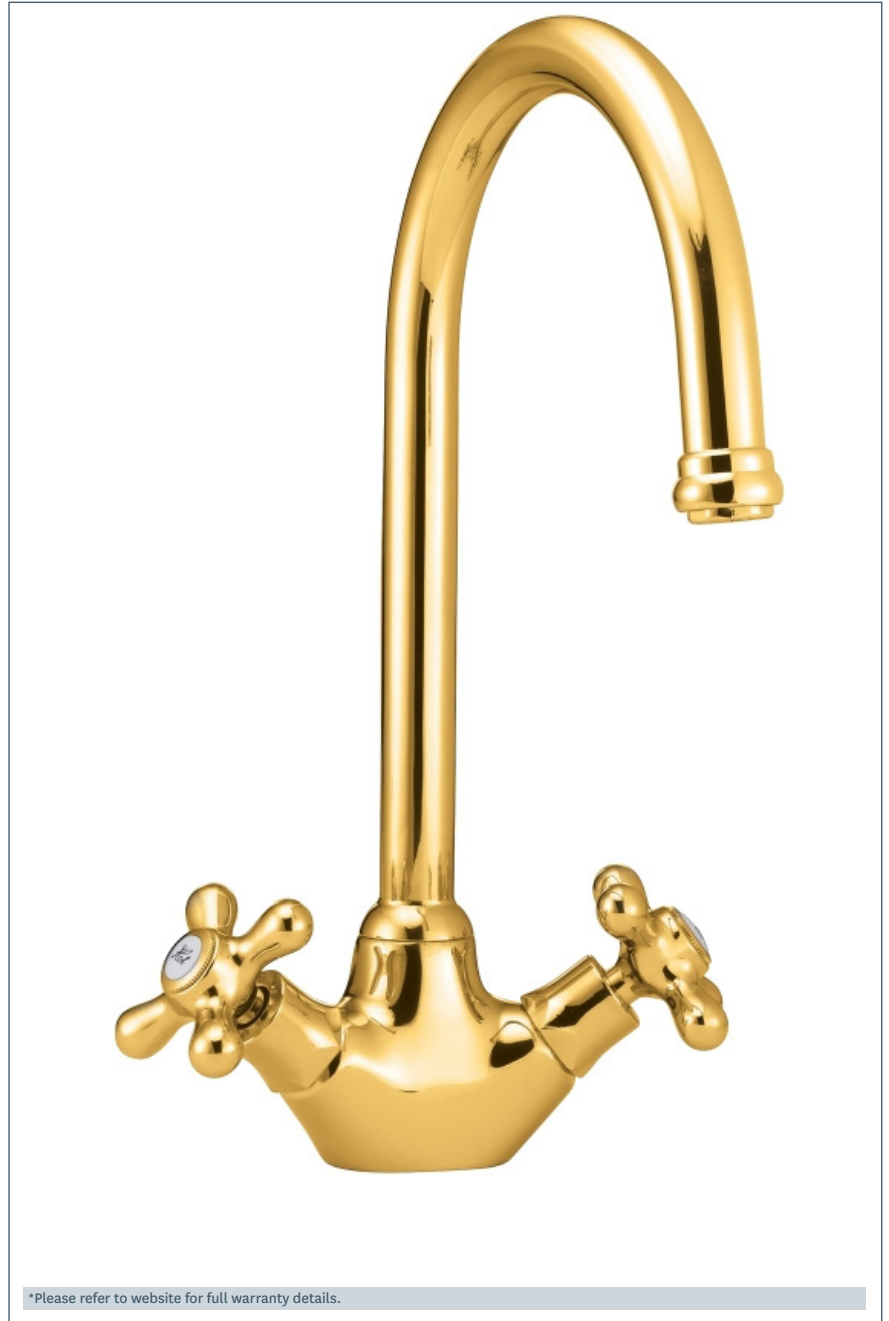

Classic

Venetian gold mono sink mixer

Product Code: SM057/501

Finish: Gold

Features

- Construction: Brass
- Valve/Cartridge type: Ceramic Disc
- Supply: Suitable for all plumbing systems
- Working Pressures: 0.1 - 5.0 bar
- Inlet connections: 15mm Copper
- Flexi or Copper: Copper Tails

- Swivel Spout
- Dual Flow

*Please refer to website for full warranty details.

Flow (Bar - l/min, open outlet)

Spout

Flow 0.1	Flow 0.3	Flow 0.5	Flow 1.0	Flow 2.0	Flow 3.0	Flow 4.0	Flow 5.0
5	8	11.2	17.5	22.8	27	30	34