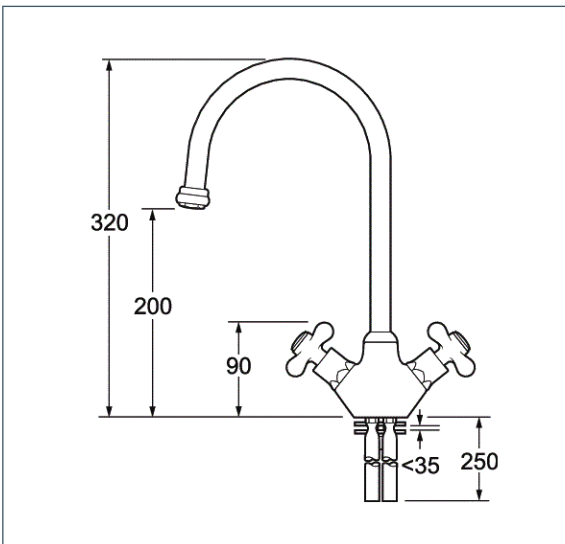

Classic

Venetian gold mono sink mixer

Product Code: SM057/501

Finish: Gold

Features

- Construction: Brass
- Valve/Cartridge type: Ceramic Disc
- Supply: Suitable for all plumbing systems
- Working Pressures: 0.1 - 5.0 bar
- Inlet connections: 15mm Copper
- Flexi or Copper: Copper Tails

- Swivel Spout
- Dual Flow

*Please refer to website for full warranty details.

Flow (Bar - l/min, open outlet)

Spout

Flow 0.1	Flow 0.3	Flow 0.5	Flow 1.0	Flow 2.0	Flow 3.0	Flow 4.0	Flow 5.0
5	8	11.2	17.5	22.8	27	30	34