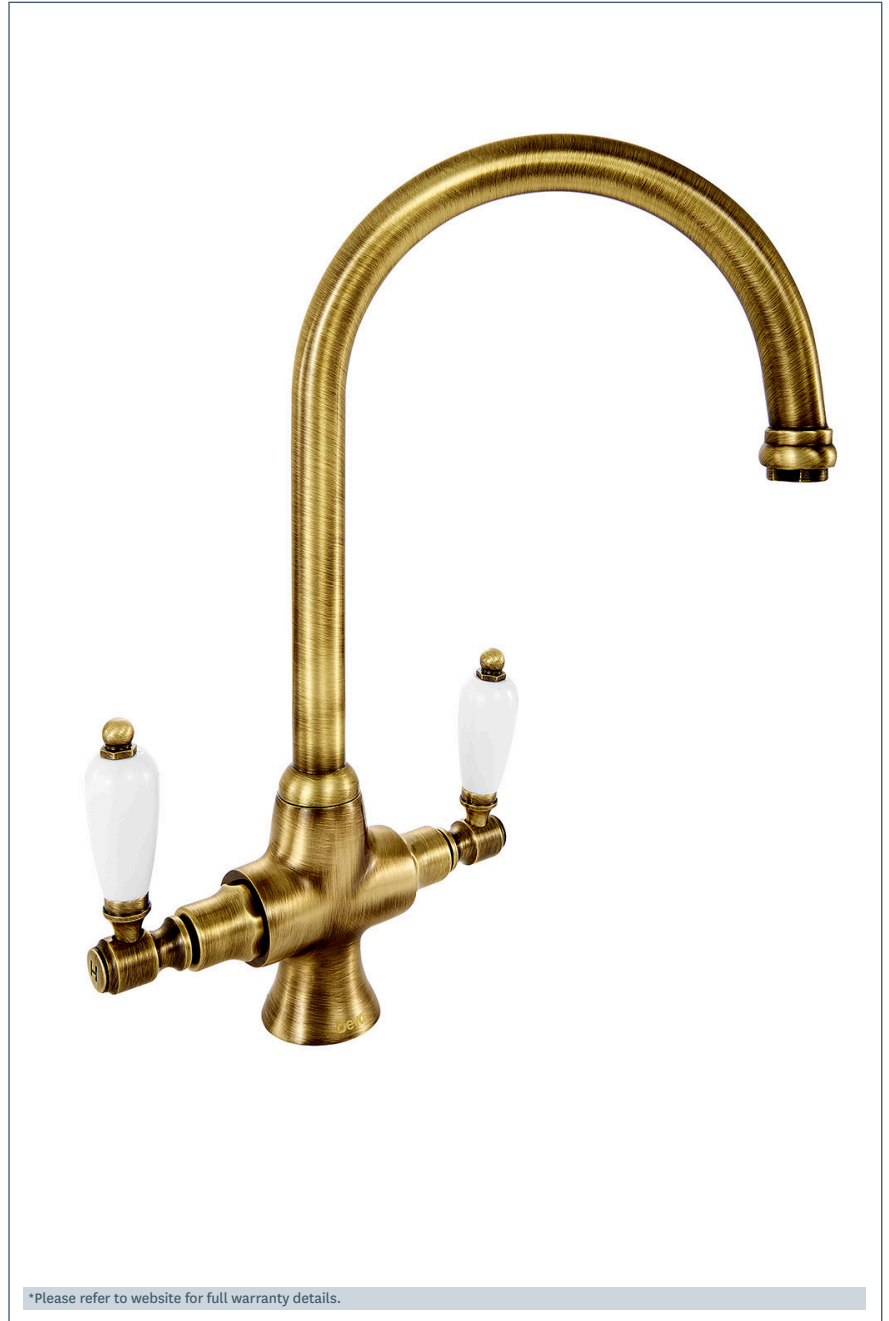

Classic

Georgian bronze mono sink mixer

Product Code: SM056/BZ

Finish: Bronze

Features

Construction:	Brass
Valve/Cartridge type:	Ceramic Disc
Supply:	Suitable for all plumbing systems
Working Pressures:	0.3 - 5.0 bar
Inlet connections:	15mm Copper
Flexi or Copper:	Copper Tails

- Swivel Spout
- Dual Flow
- 1/4 turn ceramic handles ensure a smooth operation
- Products which are easy to use by all the family

*Please refer to website for full warranty details.

Flow (Bar - l/min, open outlet)

Spout

Flow 0.1	Flow 0.3	Flow 0.5	Flow 1.0	Flow 2.0	Flow 3.0	Flow 4.0	Flow 5.0
3.9	6	7.6	11.2	16	18	21	23