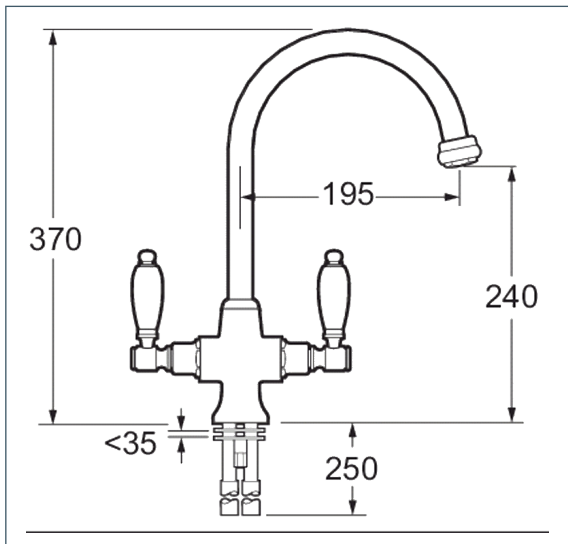

Classic

Georgian bronze mono sink mixer

Product Code: SM056/BZ

Finish: Bronze

Features

Construction:	Brass
Valve/Cartridge type:	Ceramic Disc
Supply:	Suitable for all plumbing systems
Working Pressures:	0.3 - 5.0 bar
Inlet connections:	15mm Copper
Flexi or Copper:	Copper Tails

- Swivel Spout
- Dual Flow
- 1/4 turn ceramic handles ensure a smooth operation
- Products which are easy to use by all the family

*Please refer to website for full warranty details.

Flow (Bar - l/min, open outlet)

Spout

Flow 0.1	Flow 0.3	Flow 0.5	Flow 1.0	Flow 2.0	Flow 3.0	Flow 4.0	Flow 5.0
3.9	6	7.6	11.2	16	18	21	23