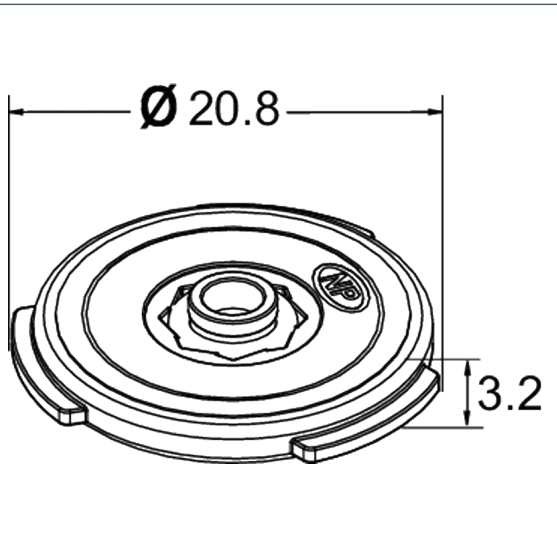

SHOWERS

DevaTM by METHVEN

No Specific Range

Flow regulator for shower hose - 4 lpm

Product Code: HSR 4

Finish: Plastic

Features

Construction: Plastic

Inlet Connections: N/A

- Replaces the standard seal in hoses and flexi-tails to reduce water consumption
- Regulates flow constantly to the L/min shown
- Regulates at 1.0 bar+

*Please refer to website for full warranty details.