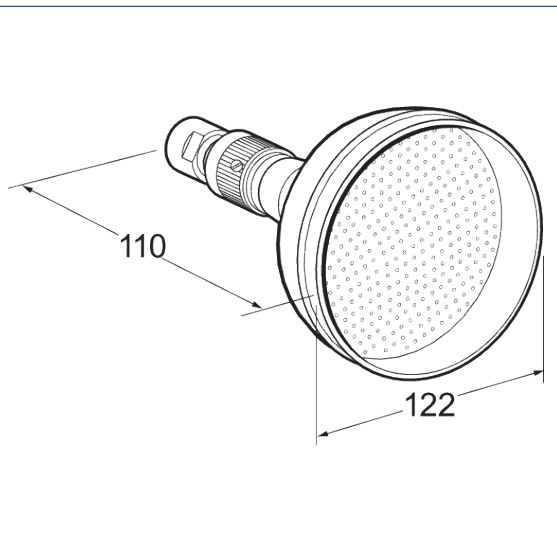

SHOWERS

Heads

DevaTM by METHVEN

5" (125mm) Traditional gold shower head with swivel joint

Product Code: HEAH02/G

Finish: Gold

Features

Construction:	Brass
Supply:	Suitable for all plumbing systems
Working Pressures:	0.1 - 5.0 bar
Inlet connections:	1/2" BSP
Handset Function:	1

*Please refer to website for full warranty details.

Flow (Bar - l/min, open outlet)

Handset

Flow 0.1 Flow 0.3 Flow 0.5 Flow 1.0 Flow 2.0 Flow 3.0 Flow 4.0 Flow 5.0

**1 YEAR
GUARANTEE**

*TERMS APPLY

www.deva-uk.com · 0800 195 1602 · sales@uk.methven.com