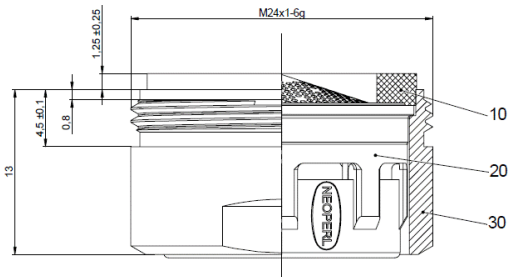

No Specific Range

Flow Regulator Spray - 5lpm

Product Code: FR-SP113-5

Finish: Plastic

Features

Construction: Metal & ABS (plastic)

Inlet Connections: M24

Flow Regulator - For Mono Basin and Sink Mixers - 5L/Min
Sold in Singles
Replaces standard anti-splash in mono basin and kitchen mixers displaying the symbol to reduce water consumption