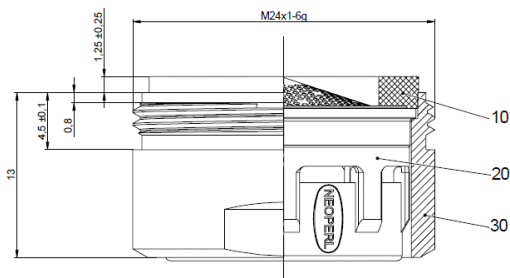

No Specific Range

Flow Regulator Spray - 1.7lpm

Product Code: FR-SP113-1.7

Finish: Plastic

Features

Construction: Metal & ABS (plastic)

Inlet Connections: M24

Flow Regulator - For Mono Basin and Sink Mixers - 5L/Min
 Sold in Singles
 Replaces standard anti-splash in mono basin and kitchen mixers displaying the symbol to reduce water consumption