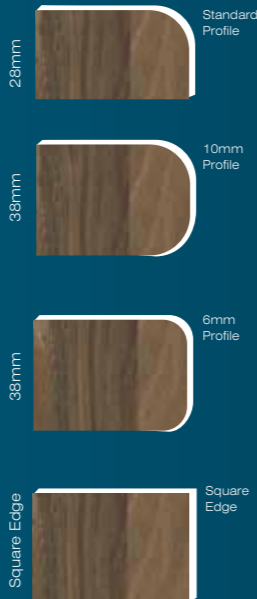

# Worktop Sizing Chart

Product	28MM 2M	28MM 3M	38MM 3M	38MM 3.6M	38MM Breakfast Bar
Textured	Mountain Lodge		Square Edge WT38SEML		
Gloss	Black Slate		10mm WT383GBS	10mm WT3836GBS	
	Crystal Fizzy		10mm WT383CF		
	Caribbean Stone		10mm WT383GCS		
	Oratorio Marble		6mm WT383RT		
	Taurus Black		6mm WT10TBL	10mm WT383TA	10mm WT3836TA
Satin/Matt	Black Labrador			10mm WT383BL	
	Andora		6mm WT10AN		
	White	Standard WT06WH	Standard WT10WH		
	Taurus Biege		6mm WT10TB	6mm WT383TB	
	Granite		Standard WT10GT		
	Dapple Slate (Mouse Dust)	Standard WT06DS			
Wooden Effect	Block Oak		6mm WT10BO	10mm WT40BO	10mm WT3836BO
	Romantic Walnut			10mm WT383MRW	
	Light Oak	Standard WT06LO			
	Natural Blocked Beech			10mm WT383NBB	

## Worktop Profiles

See Size Chart on Page 5