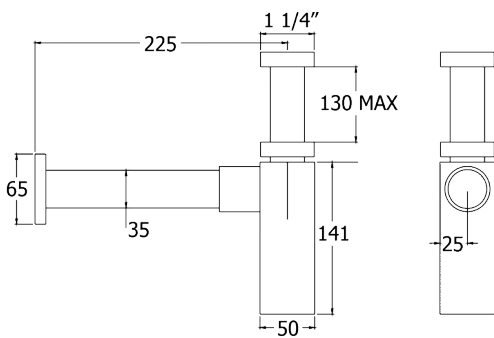

Waste

1 1/4" bottle trap with wall extension in BLACK

Product Code: VSN625BK

Finish: Matte Black

Features

- Construction: Brass
- Inlet Connections: 1 1/4" BSP

*Please refer to website for full warranty details.