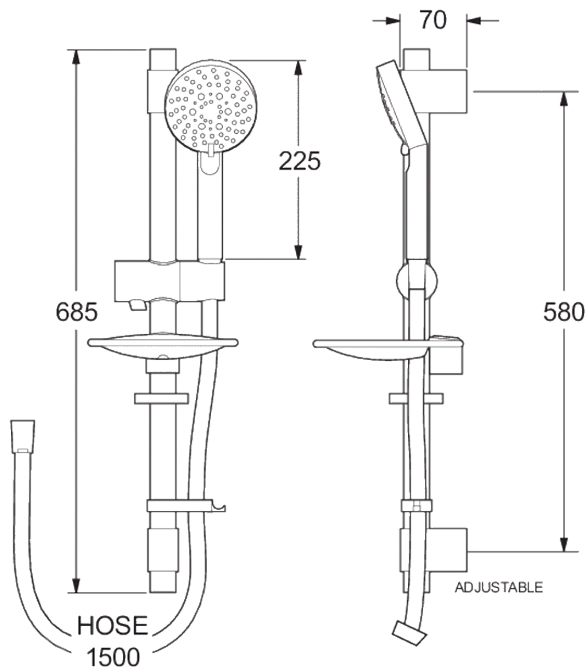

3 FUNCTION RAIL SHOWER

CONSTRUCTION: Stainless steel/ABS
SUPPLY: Suitable for all plumbing systems
INLET CONNECTIONS: 1/2" BSP
WORKING PRESSURES: 0.5 - 5.0 bar

- Airstream technology mixes air with water to create a more voluminous spray
- Easy click 3 function spray
- Simple push button operation to change between Airstream full body, massage and combination spray
- Riser rail features adjustable brackets - ideal for retrofit
- Height adjustable handset holder with twist lock metal slider
- Strong and durable satin-smooth hose

KMKITBK

Matte Black

Open Outlet Flow (Bar - l/min)

BAR	0.3	0.5	1.0	2.0	3.0	4.0	5.0
HANDSET FLOW	N/A	9	9	9	9	9	9

Please Note: Flow rate will be dictated by installation configurations.
Please ensure to check the appropriate flow restrictor information if applicable.
*Please refer to website for full warranty details.

FREEPHONE: 0800 195 1602 | FAX ORDERS: 08444 068 690 | EMAIL: SALES@UK.METHVEN.COM

methven.com