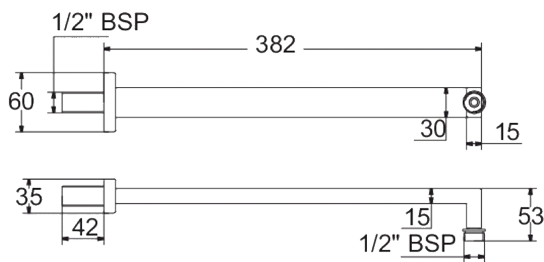

SHOWERS

Shower Arm

Square shower arm

Product Code: ARMW05

Finish: Chrome

DevaTM by METHVEN

Features

Construction: Brass
Inlet Connections: 1/2" BSP

- Comes complete with 1/2" BSP connection
- Brass construction

*Please refer to website for full warranty details.

**1 YEAR
GUARANTEE**

*TERMS APPLY

www.deva-uk.com · 0800 195 1602 · sales@uk.methven.com