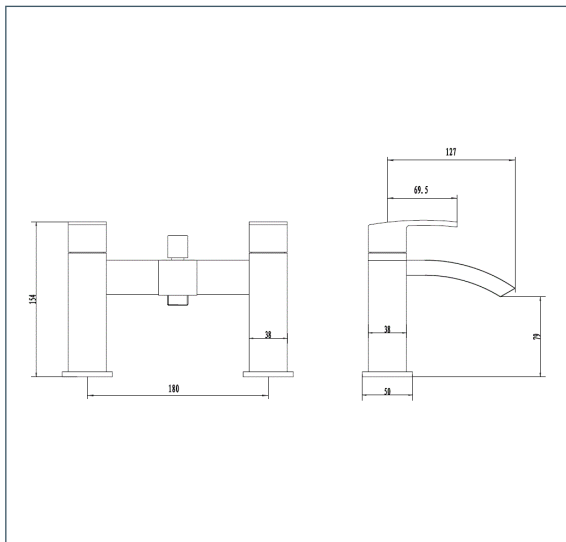

*Please refer to website for full warranty details.