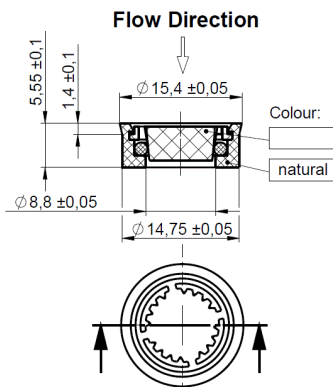

# No Specific Range

Flow regulator for basin and sink 6 lpm - Branded Packaging

Product Code: FR101-6 \_\_\_\_\_

Finish: Plastic \_\_\_\_\_

## Features

Construction: Plastic

Inlet Connections:

\*Please refer to website for full warranty details.

2007800

1 YEAR  
GUARANTEE

\*TERMS APPLY