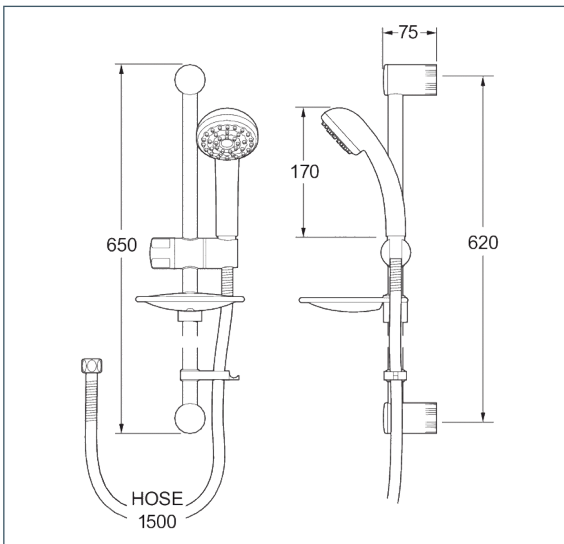

### Core single mode signature shower kit

Product Code: SIGKITS01

Finish: Chrome

#### Features

Construction:	Stainless steel/ABS
Supply:	Suitable for all plumbing systems
Working Pressures:	0.1 - 5.0 bar
Handset Function:	1

- Double interlocked 1.5 metre hose

\*Please refer to website for full warranty details.

#### Flow (Bar - l/min, open outlet)

##### Handset

Flow 0.1   Flow 0.3   Flow 0.5   Flow 1.0   Flow 2.0   Flow 3.0   Flow 4.0   Flow 5.0

**1 YEAR  
GUARANTEE**

\*TERMS APPLY

[www.deva-uk.com](http://www.deva-uk.com) · 0800 195 1602 · [sales@uk.methven.com](mailto:sales@uk.methven.com)