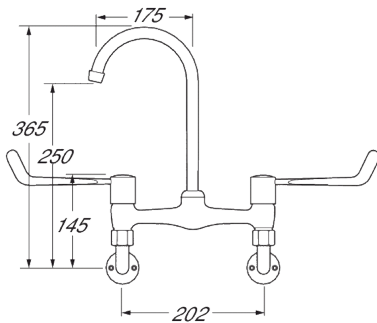

Lever

Lever wall mounted bridge sink mixer 6" levers

Product Code: DLV305WM

Finish: Chrome

Features

Construction:	Brass
Valve/Cartridge type:	Ceramic Disc
Supply:	Suitable for all plumbing systems
Working Pressures:	0.2 - 5.0 bar
Inlet connections:	1/2" BSP
Flexi or Copper:	Plastic Backnuts

- Swivel Spout
- Dual Flow
- 1/4 turn ceramic handles ensure a smooth operation
- Products which are easy to use by all the family

*Please refer to website for full warranty details.

Flow (Bar - l/min, open outlet)

Spout

Flow 0.1	Flow 0.3	Flow 0.5	Flow 1.0	Flow 2.0	Flow 3.0	Flow 4.0	Flow 5.0
8	12	16	21	30	36	39	43

1603018

2009731

12 YEAR GUARANTEE
ON ALL DEVA CHROME TAPS
*TERMS APPLY