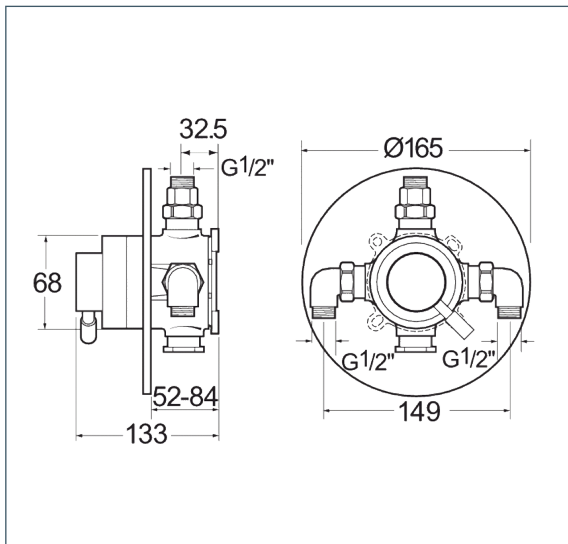

SHOWERS

DevaTM by METHVEN

Sequential Showers

Vision concealed sequential shower valve

Product Code: VSNVSEQT02

Finish: Chrome

Features

Construction:	Brass
Shower Valve:	Thermostatic
Supply:	Suitable for all plumbing systems
Working Pressures:	0.1 - 5.0 bar
Inlet connections:	15mm Compression
Operation:	Separate Flow And Temperature Controls

- Longer lever for ease of use
- Single control for ease of use
- ABS concealing plate

*Please refer to website for full warranty details.

Flow (Bar - l/min, open outlet)

Outlet

Flow 0.1	Flow 0.3	Flow 0.5	Flow 1.0	Flow 2.0	Flow 3.0	Flow 4.0	Flow 5.0
8.1	14	20	29.8	43.5	54	63	71