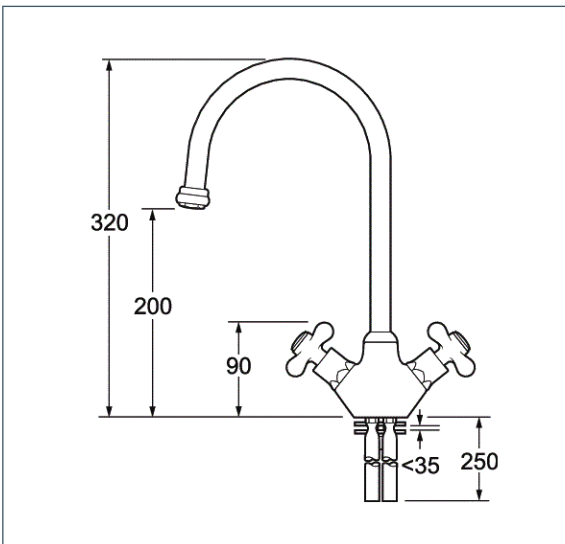

Classic

Venetian mono sink mixer

Product Code: SM057

Finish: Chrome

Features

Construction:	Brass
Valve/Cartridge type:	Ceramic Disc
Supply:	Suitable for all plumbing systems
Working Pressures:	0.1 - 5.0 bar
Inlet connections:	15mm Copper
Flexi or Copper:	Copper Tails

- Swivel Spout
- Dual Flow

*Please refer to website for full warranty details.

Flow (Bar - l/min, open outlet)

Spout

Flow 0.1	Flow 0.3	Flow 0.5	Flow 1.0	Flow 2.0	Flow 3.0	Flow 4.0	Flow 5.0
5	8	11.2	17.5	22.8	27	30	34

**12 YEAR
GUARANTEE**
ON ALL DEVA
CHROME TAPS
*TERMS APPLY