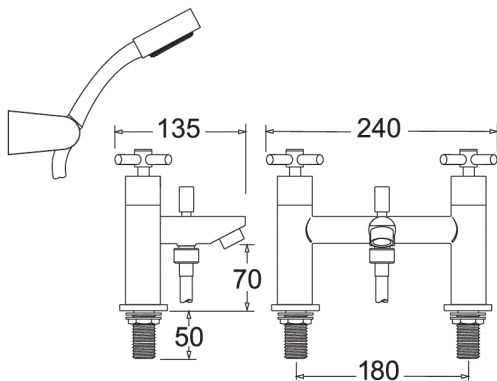

## Motif deck mounted bath shower mixer

Product Code: MOT106

Finish: Chrome

### Features

- Construction: Brass & ABS
- Valve/Cartridge type: Ceramic Disc
- Supply: Suitable for all plumbing systems
- Working Pressures: 0.2 - 5.0 bar
- Inlet connections: 3/4" BSP

- Comes complete with single mode shower kit and wall bracket
- 1/4 turn ceramic handles ensure a smooth operation
- Single mode handset

#### Handset

2.5	7	9	13	15	19	21	24
-----	---	---	----	----	----	----	----

2007749

2012801

**12 YEAR GUARANTEE**  
ON ALL DEVA CHROME TAPS  
\*TERMS APPLY