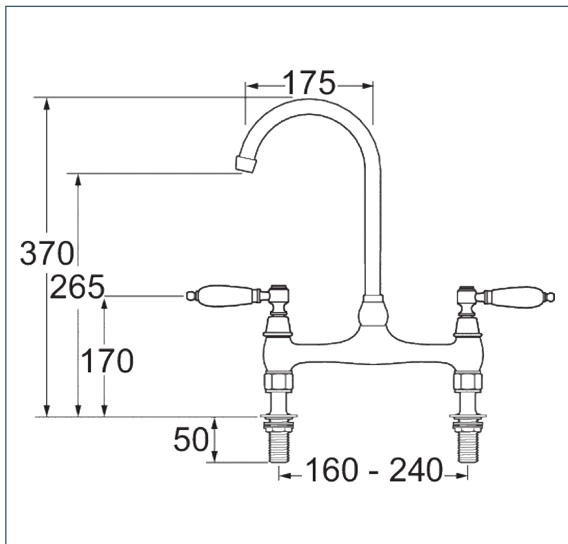

Flow (Bar - l/min, open outlet)

Spout

Flow 0.1	Flow 0.3	Flow 0.5	Flow 1.0	Flow 2.0	Flow 3.0	Flow 4.0	Flow 5.0
8	12	16	21	30	36		

1603017

2009731