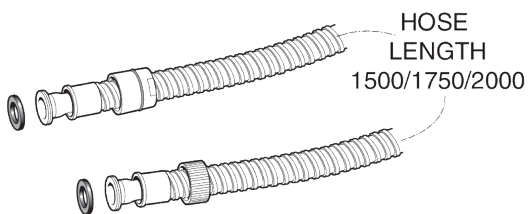

SHOWERS

DevaTM by METHVEN

Shower Accessories

1.5m Chrome Hose - Standard Bore

Product Code: HOS1.5CPS01

Finish: Chrome

Features

Construction:	Brass
Inlet Connections:	1/2" BSP
Supply	Suitable for all plumbing systems