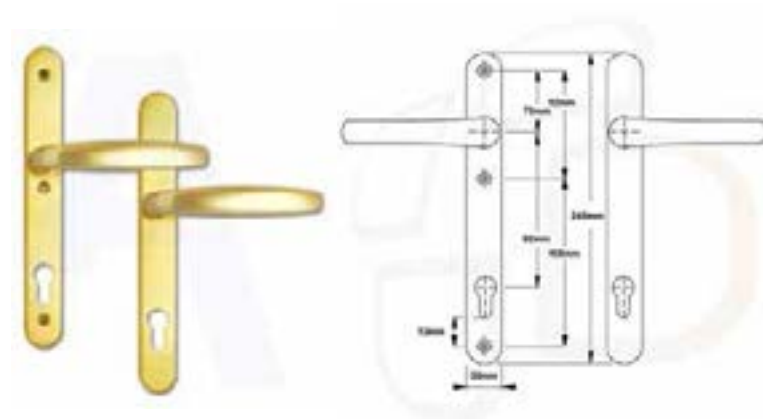

HOPPE 1530/3346

UPVC Lever Furniture PZ92 Centres
(3 hole)
Handles to suit GU / KFV / MILA / etc.
Non Handed
Supplied with 8mm Spindle and
Fixing Bolts
Available Black, Gold, Silver, White