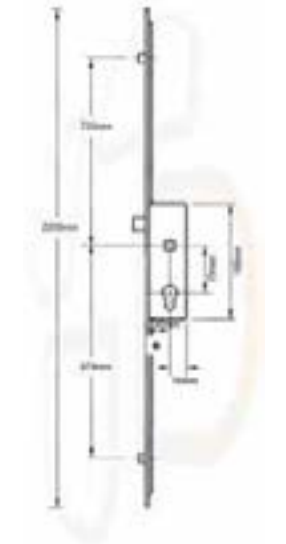

FERCO A0279222

Old Munster Joinery Lock
Lever Operated Multipoint
Lock with Latch and 2 Rollers
70mm Centres
35mm backset
16mm Faceplate
Single Spindle