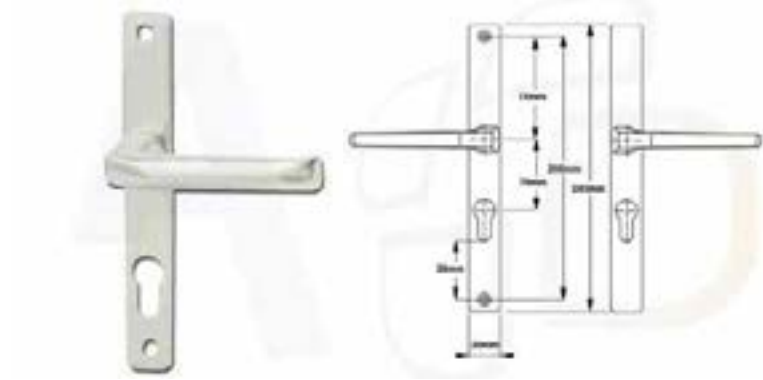

Handles

HOPPE 117L/2246

UPVC Lever Furniture PZ70 Centres
Handles to suit FERCO (Munster
Joinery Locks)
Non Handed
Supplied with 7mm Spindle and
Fixing Bolts
Available Black, Gold, Silver, White