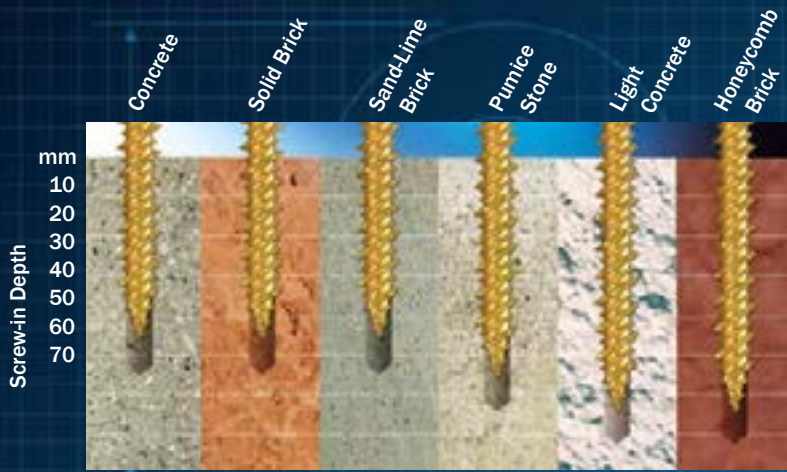

Lower Torque

The highly efficient StarForm™ thread lowers torque and achieves optimum insertion into all kinds of brick, stone, concrete and wood.

Extensive Range

Nine size variations from 62mm to 202mm ensure there is a StarFix masonry anchor available for all applications.

Safe and Strong

Safer, stronger installations with a 7.5mm diameter steel fixing.

Suggested minimum screw-in depths