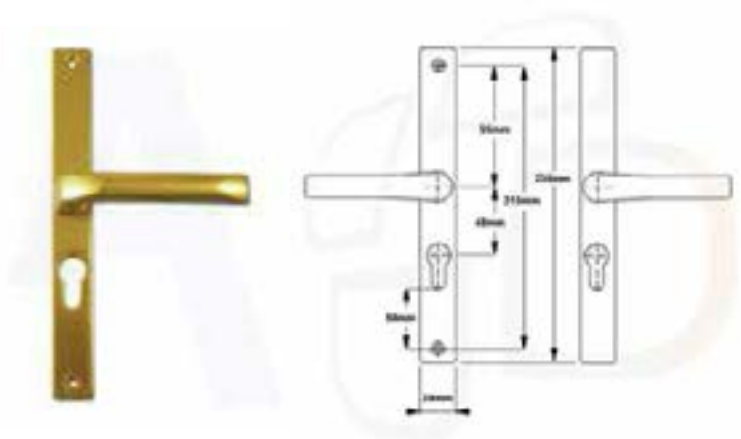

HOPPE 117L/363M

UPVC Lever Furniture PZ48mm
Handles to suite ABT / Union
Non Handed
Supplied with Spring Cassettes,
8mm Spindle and Fixing Bolts
Available Black, Gold, Silver, White