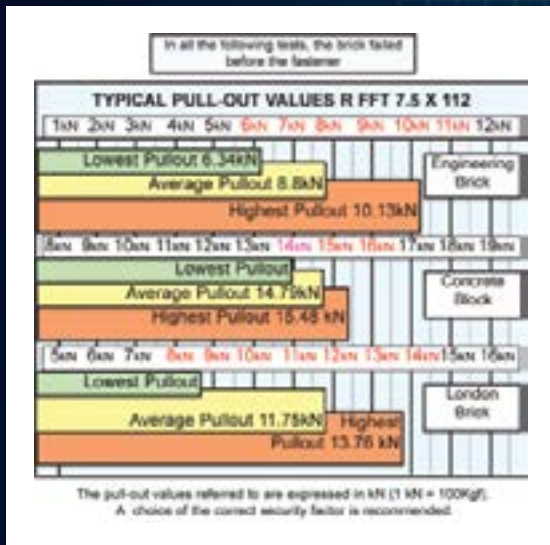

* Average pull out figures are typical values and ultimate pull out will be dependant on the condition of the material. It is recommended that any user establish the nature and condition of any substrate prior to usage.

Rapier StarFix

		LENGTH								
		62	82	102	112	122	142	152	182	202
DIAMETER	7.5mm	●	●	●	●	●	●	●	●	●

Yellow passivated finish – 6/6.5mm pilot hole required