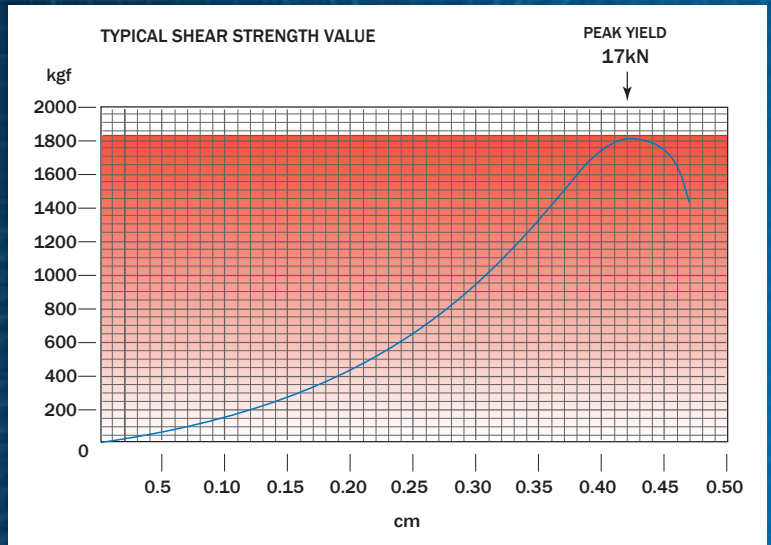

* Average pull out figures are typical values and ultimate pull out will be dependant on the condition of the material. It is recommended that any user establish the nature and condition of any substrate prior to usage.

Rapier StarFix

		LENGTH								
		62	82	102	112	122	142	152	182	202
DIAMETER	7.5mm	●	●	●	●	●	●	●	●	●

Yellow passivated finish – 6/6.5mm pilot hole required