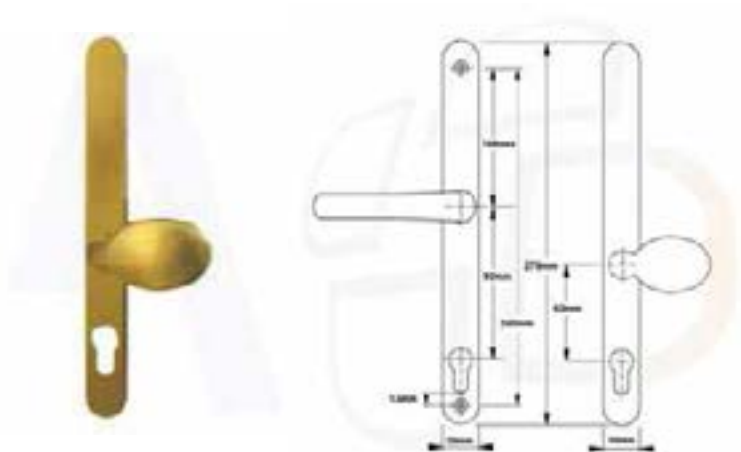

HOPPE 76G/3620N

UPVC Lever / Moveable Pad
PZ62/92mm Centres
Handles to suit Lockmaster / Asgard /
Roto / Avocet
Non Handed
Supplied with two 8mm spindles and
fixing bolts
Available Black, Gold, Silver, White