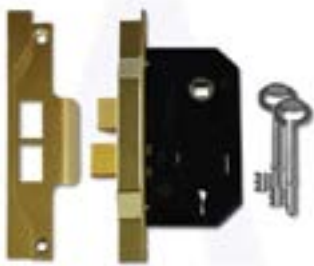

HORIZONTAL MORTICE LOCK

Code	Description	Barcode
600G	BWS 5" HORIZONTAL MORTICE LOCK	5390726916651

BWS EURO CYLINDERS

Product	Description	Default Barcode
LK102PB80	'80mm BRASS CYINDER & TURN	5390726914732
LK102NP80	BWS 80mm SN CYLINDER & TURN	5390726914701
LK102PB70	'70mm POL BRASS CYLINDER & TURN	5390726914725
LK102NP70	'70mm SN. CYL/TURN EURO CYLINDER	5390726914695
LK112NP45	'35/10 S&L SINGLE EURO CYLINDER	5390726914879
LK106NP80	'80mm SN. DOUOLBLE EUOR CYILNDER	5390726914817
LK106NP70	'70MM S&L DOUBLE EURO CYLINDER	5390726914800
LK106NP60	'60mm S&L DOUBLE EURO CYLINDER	5390726914794
LK102NP90	90mm BWS SN CYLINDER & TURN	5390726914718
LK102NP35/45T	34/45Mmm SN CYLINDER & TURN	5390726914657
LK106NP90	90mm BWS SN DOUBLE EURO CYLINDER	5390726914824
LK102NP30/40T	30/40T SN CYINDER & TURN	5390726914640
LK106NP35/45	35/45 SN DOUBLE EURO CYLINDER	5390726914756
LK106NP30/40	30/40mm SN DOUBLE EURO CYLINDER	5390726914749
LK106PB70	BWS 70MM BRASS DBL. EURO CYLINDER	5390726914848
LK106NP40/50	40/50MM SN DBL. EURO CYLINDER	5390726914770
LK106NP40/45	40/45MM SN DBL. EURO CYLINDER	5390726914763
LK106NP45/55	45/55MM SN DBL. EURO CYLINDER	5390726914787
LK106PB80	BWS 80MM BRASS DBL. EURO CYLINDER	5390726914855
LK102NP60	BWS 60MM SN EURO CYL. & TURN	5390726914688
LK102NP40/50T	BWS 40/50 SN CYLINDER & TURN	5390726914664
LK102NP45/55T	BWS 45/55T SN CYLINDER & TURN	5390726914671
LK106PB60	60MM BRASS DOUBLE EURO CYLINDER	5390726914831
LK112PB45	45MM BRASS HALF EURO CYLINDER	5390726914886
LK106PB90	BWS 90MM BRASS DBL. EURO CYLINDER	5390726914862
LK102NP45/35T	BWS 4535T SN CYLINDER & TURN	5390726915616w

Y1028CGPL

CY1022CGPL

Y1332CGPL

Y-ES-SL-CH-25

Y-ES-SL-PL-25

Y2600ZP25

J-CEBF-SIL

Y2294CH25