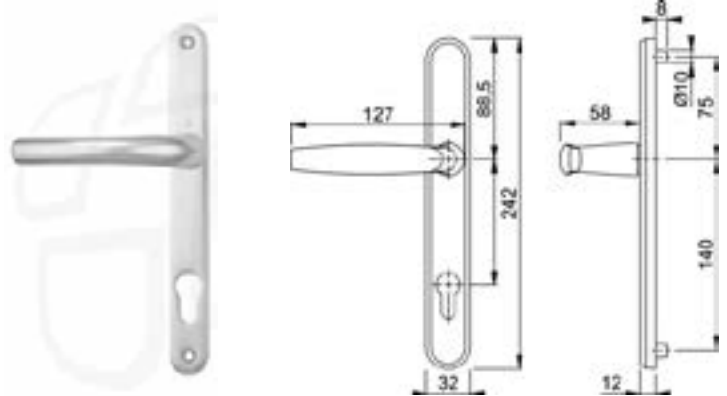

HOPPE 1530/3830

UPVC Lever Furniture PZ92mm
Handles to suit Lockmaster / AGB
/ KfV / GU / Roto / Maco / FUHR /
Winkhaus
Non Handed
Supplied with Spring Cassettes,
8mm Spindle and Fixing Bolts
Available Black, Gold, Silver, White