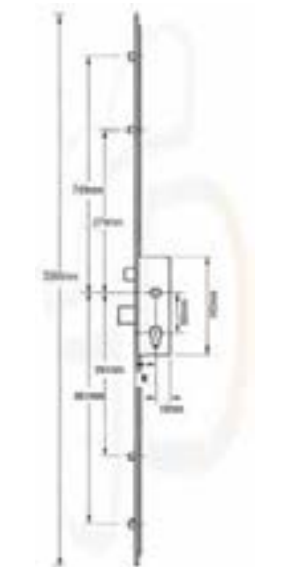

GU EUROPA G1515522

Lever Operated Multipoint Lock with
Latch, Deadbolt and 4 Rollers
92mm Centres
35mm Backset
16mm Faceplate
Split Spindle Available (Night Latch)
Other specifications available
Gear Boxes supplied separately if
required