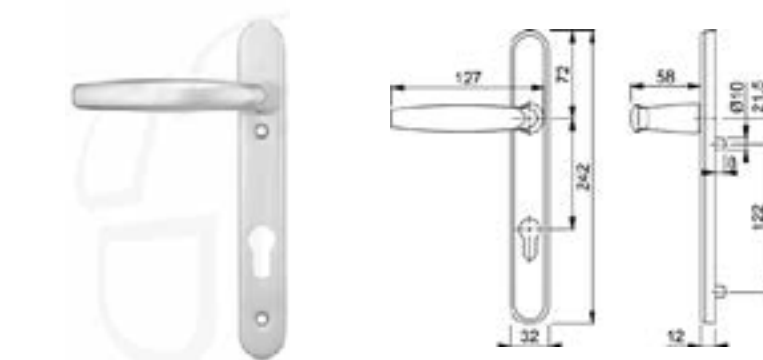

HOPPE 1530/3831

UPVC Lever Furniture PZ92 Centres
(2 hole)
Handles to suit GU / KFV / MILA / etc.
Non Handed
Supplied with Spring Cassette,
8mm Spindle and Fixing Bolts
Available Black, Gold, Silver, White