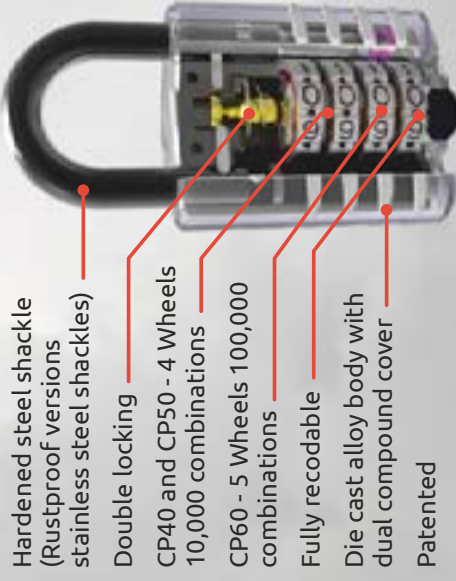

@HOME

CP Range - Combination

A heavy-duty range of recodable combination padlocks

Unique in design, our combination locks are manufactured to the highest standards for quality performance. Easy to use, they are fully recodable and a number of locks can be coded alike so that one code opens several locks. Many of our locks are patented and have individual design features to improve performance and security.

CP Range - Features