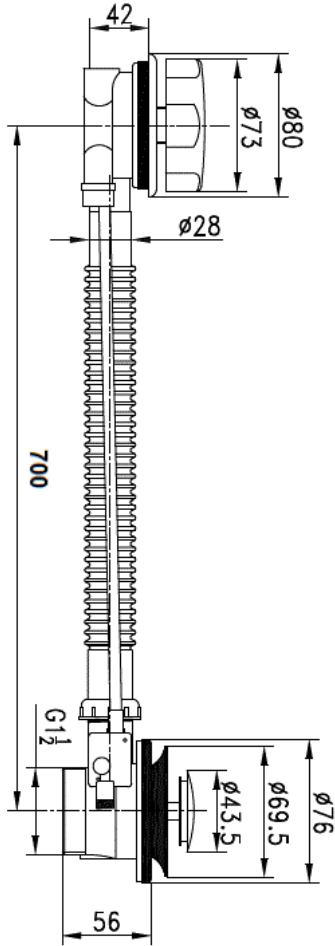

1 1/2" POP UP BATH WASTE - MATTE BLACK

- Chrome
- Matte Black
- PVD Brushed Brass
- PVD Gunmetal
- PVD Brushed Nickel

CONSTRUCTION: Brass

INLET CONNECTIONS: 1 1/2" BSP

- Pop Up Waste
- Operated By OverFlow Allowing Handsfree Drainage
- Extendable Overflow Pipe

PUW200BK

Matte Black

Please Note: Flow rate will be dictated by installation configurations.
Please ensure to check the appropriate flow restrictor information if applicable.
*Please refer to website for full warranty details.

FREEPHONE: 0800 195 1602 | FAX ORDERS: 08444 068 690 | EMAIL: SALES@UK.METHVEN.COM

methven.com