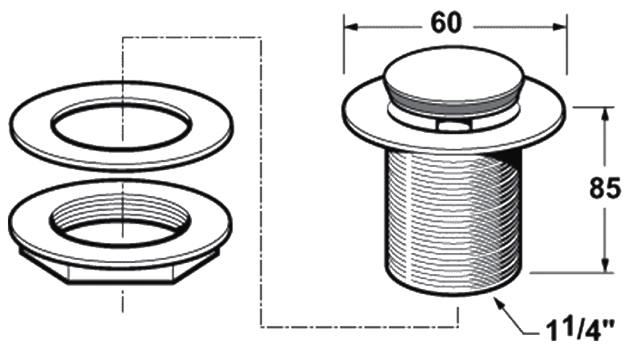

1 1/4" Slotted Press Top Basin Waste Matte Black

CONSTRUCTION: Brass

INLET CONNECTIONS: G1 1/4"

· Simply push to open & close

PTW300/MB

Matte Black

2007730

Please Note: Flow rate will be dictated by installation configurations.
Please ensure to check the appropriate flow restrictor information if applicable.
*Please refer to website for full warranty details.