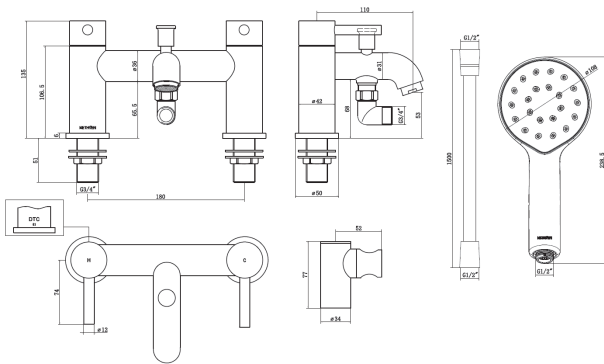

MOTU BATH SHOWER MIXER - MATTE BLACK

CONSTRUCTION: Brass & ABS

CARTRIDGE/VALVE TYPE: ¼ Turn Ceramic Disc

SUPPLY: Suitable For Low Pressure Systems

INLET CONNECTIONS: ¾" BSP

WORKING PRESSURES: 0.3 - 5.0 bar

OPERATION: Separate Flow And Temperature Controls

- On Trend Matte Black Finish For A Designer Look
- Contemporary Single Lever Design
- Complete With Kiri Satinjet Handset Regulated To 8 L/Minute & Wall Bracket
- Water Efficient Without Compromising Showering Performance
- Ceramic Disc Handles Ensure A Smooth Operation
- Products Which Are Easy To Use By All The Family
- 5 Years Warranty On The Outer Finish

MTBSMBK

Matte Black

Open Outlet Flow (Bar - l/min)

BAR	0.1	0.3	0.5	1.0	2.0	3.0	4.0	5.0
SPOUT FLOW	3.8	5.5	7.1	10.1	14.3	17.6	20.3	22.7
HANDSET FLOW	2.8	4.5	5.9	8.3	8	8.3	8.5	8.3

2207711

2207366

Please Note: Flow rate will be dictated by installation configurations.
Please ensure to check the appropriate flow restrictor information if applicable.
*Please refer to website for full warranty details.