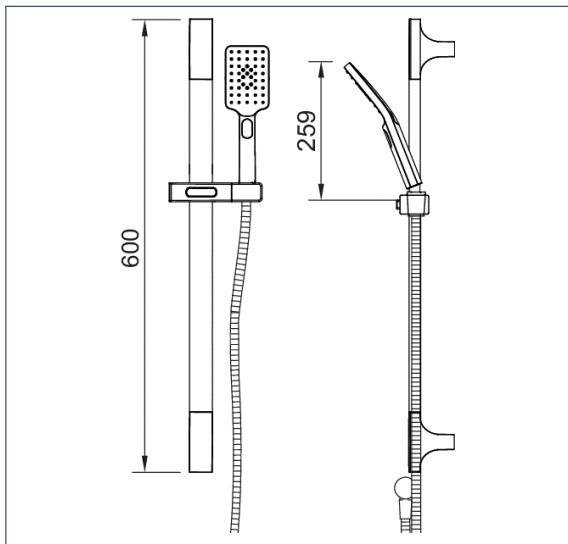

SHOWERS

DevaTM by METHVEN

Shower Kit

Rydal 3 Mode Shower Kit

Product Code: KITM09

Finish: Chrome

Features

Construction:	Stainless Steel & ABS
Shower Valve:	N/A
Supply:	Suitable For High Pressure Systems
Working Pressures:	1.0 - 5.0 bar
Inlet connections:	N/A
Operation:	Push button mode selection
Handset Function:	3

*Please refer to website for full warranty details.

Flow (Bar - L/min)

Handset

Flow 0.1	Flow 0.3	Flow 0.5	Flow 1.0	Flow 2.0	Flow 3.0	Flow 4.0	Flow 5.0
2.2	2.9	3.3	4.2	5.5	7.5	8.6	9.2

2212906

www.deva-uk.com · 0800 195 1602 · sales@uk.methven.com