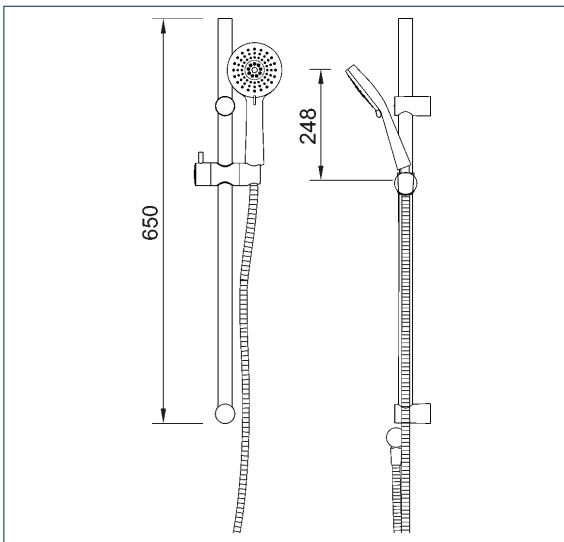

Flow (Bar - L/min)

Handset

Flow 0.1	Flow 0.3	Flow 0.5	Flow 1.0	Flow 2.0	Flow 3.0	Flow 4.0	Flow 5.0
2.28	3.6	4.7	6.2	9.7	12.4	14.3	15.6

2210902

www.deva-uk.com · 0800 195 1602 · sales@uk.methven.com