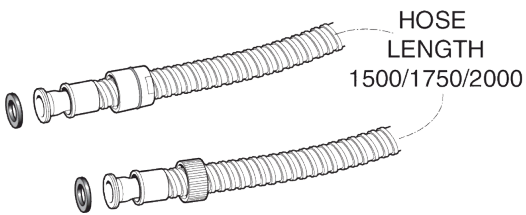

## No Specific Range

1.5m gold hose - standard bore

Product Code: HOS1.5CPS01/G

Finish: Gold

### Features

Construction: Brass  
Inlet Connections: 1/2" BSP

\*Please refer to website for full warranty details.

1604962

**1 YEAR  
GUARANTEE**

\*TERMS APPLY

[www.deva-uk.com](http://www.deva-uk.com) · 0800 195 1602 · [sales@uk.methven.com](mailto:sales@uk.methven.com)