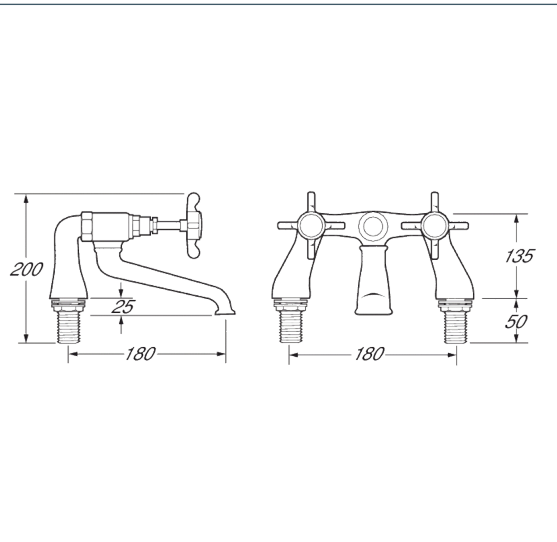

Coronation

Coronation gold bath filler

Product Code: CR26/501

Finish: Gold

Features

- Construction: Brass & Resin
- Valve/Cartridge type: Standard
- Supply: Suitable for all plumbing systems
- Working Pressures: 0.1 - 5.0 bar
- Inlet connections: 3/4" BSP
- Flexi or Copper: Plastic Backnuts

· Products can be wall mounted or deck mounted

*Please refer to website for full warranty details.

Flow (Bar - l/min, open outlet)

Spout

Flow 0.1	Flow 0.3	Flow 0.5	Flow 1.0	Flow 2.0	Flow 3.0	Flow 4.0	Flow 5.0
8	12	16	21	30	36	39	43