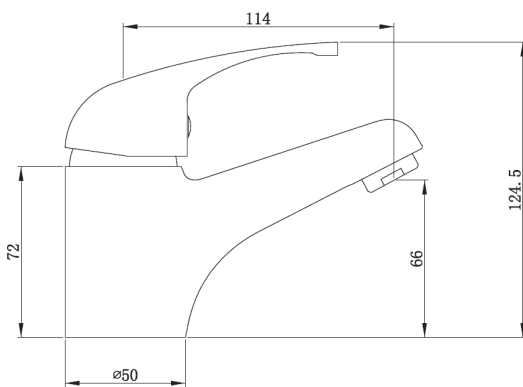

Clifden Range

Clifden Basin Mixer & Press Top Waste

Product Code: CLF113

Finish: Chrome

Features

- Construction:** Brass
- Valve/Cartridge type:** 40mm Ceramic Cartridge
- Supply:** Suitable For Low Pressure Systems
- Working Pressures:** 0.1 - 5.0 bar
- Inlet connections:** ½" BSP
- Flexi or Copper:** Flexi Tails - M12-400mm

- 40mm Ceramic Cartridge For Smooth Operation And Longer Life
- Complete With Press Top Waste
- Easy Maintenance
- Easy Identifiable Hot And Cold Water Selection
- Suitable For High & Low Pressure Systems

*Please refer to website for full warranty details.

Flow (Bar - l/min, open outlet)

Spout

Flow 0.1	Flow 0.3	Flow 0.5	Flow 1.0	Flow 2.0	Flow 3.0	Flow 4.0	Flow 5.0
2.1	4	5.2	7.6	11	13.6	15.7	17.6

2311713

240204046