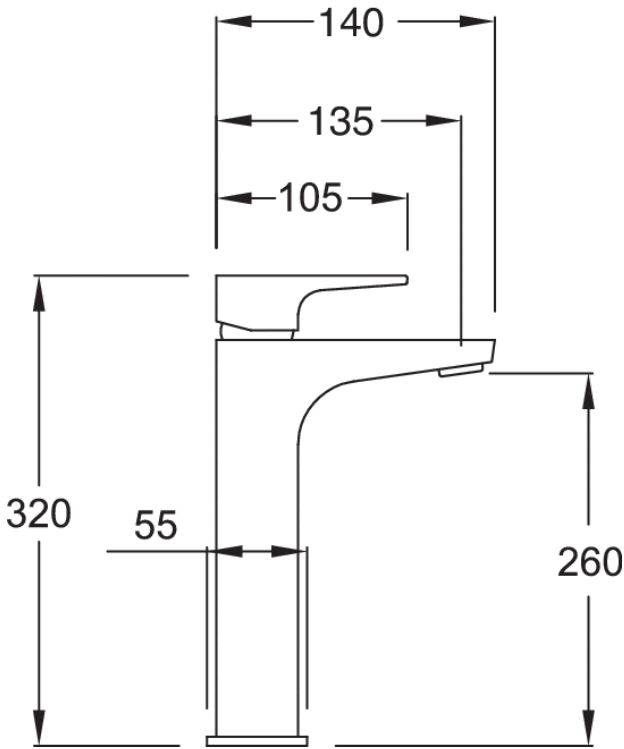

AMIO TALL BASIN MIXER - MATTE BLACK

CONSTRUCTION: Brass
CARTRIDGE/VALVE TYPE: 35mm Ceramic Cartridge
SUPPLY: Suitable For Low Pressure Systems
INLET CONNECTIONS: 1/2" BSP
WORKING PRESSURES: 0.1 - 5.0 bar
OPERATION: Single Lever Flow And Temperature Control

- On Trend Matte Black Finish For A Designer Look
- Contemporary Shape
- Ceramic Cartridge For Smooth Operation
- Products Which Are Easy To Use By All The Family
- 5 Years Warranty On The Outer Finish

AMTBBK

Matte Black

Open Outlet Flow (Bar - l/min)

BAR	0.1	0.3	0.5	1.0	2.0	3.0	4.0	5.0
SPOUT FLOW	2.8	4.2	5.5	7.9	11.3	13.9	16.1	18

2403726

241004001

Please Note: Flow rate will be dictated by installation configurations.
Please ensure to check the appropriate flow restrictor information if applicable.
*Please refer to website for full warranty details.

FREEPHONE: 0800 195 1602 | FAX ORDERS: 08444 068 690 | EMAIL: SALES@UK.METHVEN.COM

methven.com