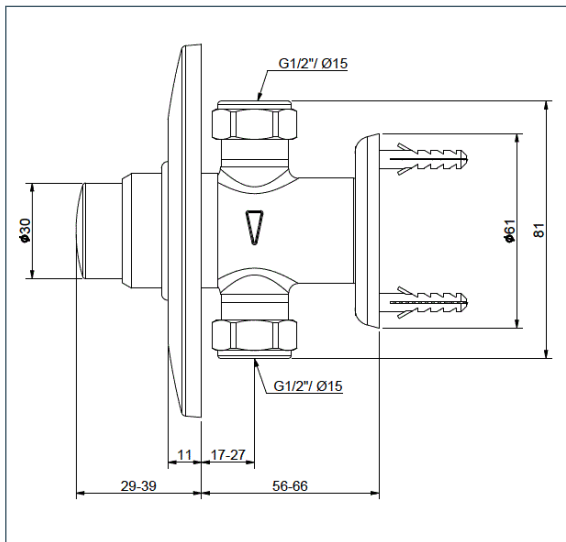

Flow (Bar - l/min, open outlet)

Outlet

Flow 0.1	Flow 0.3	Flow 0.5	Flow 1.0	Flow 2.0	Flow 3.0	Flow 4.0	Flow 5.0
3.7	5.9	7.3	9.0	13.0	16.0	21.0	21.0

1603019

**1 YEAR
GUARANTEE**

*TERMS APPLY

www.deva-uk.com · 0800 195 1602 · sales@uk.methven.com