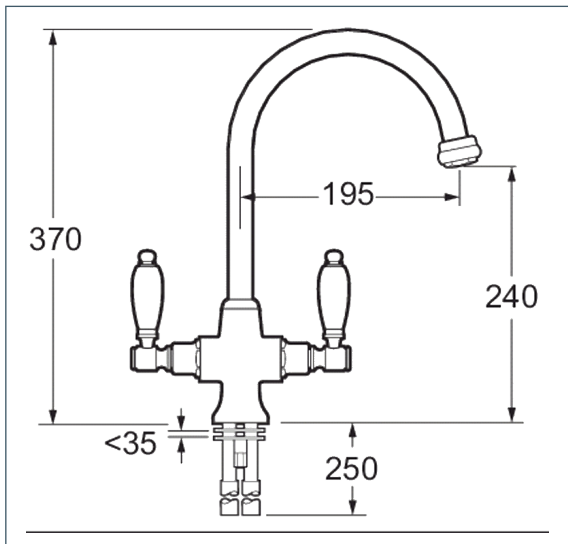

Classic

Georgian mono sink mixer

Product Code: SM056

Finish: Chrome

Features

Construction:	Brass
Valve/Cartridge type:	Ceramic Disc
Supply:	Suitable for all plumbing systems
Working Pressures:	0.3 - 5.0 bar
Inlet connections:	15mm Copper
Flexi or Copper:	Copper Tails

- Swivel Spout
- Dual Flow
- 1/4 turn ceramic handles ensure a smooth operation
- Products which are easy to use by all the family

*Please refer to website for full warranty details.

Flow (Bar - l/min, open outlet)

Spout

Flow 0.1	Flow 0.3	Flow 0.5	Flow 1.0	Flow 2.0	Flow 3.0	Flow 4.0	Flow 5.0
3.9	6	7.6	11.2	16	18	21	23

12 YEAR
GUARANTEE
ON ALL DEVA
CHROME TAPS
*TERMS APPLY