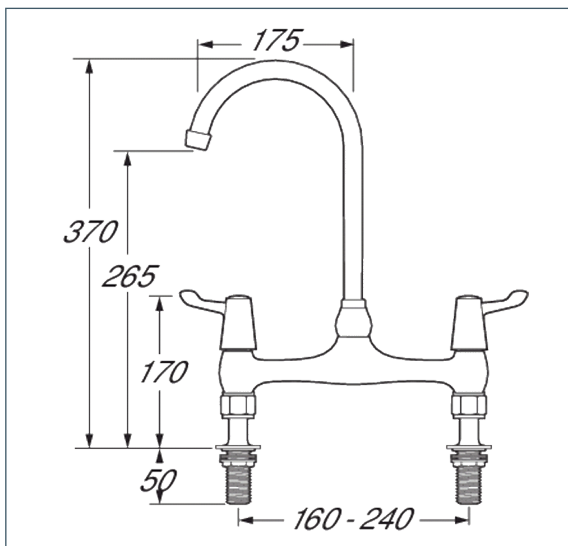

# Lever

**Lever action 3" lever bridge sink mixer - with adjustable centres**

Product Code: DLT305B

Finish: Chrome

**Features**

- Construction: Brass
- Valve/Cartridge type: Ceramic Disc
- Supply: Suitable for all plumbing systems
- Working Pressures: 0.2 - 5.0 bar
- Inlet connections: 1/2" BSP
- Flexi or Copper: Plastic Backnuts

- Swivel Spout
- Dual Flow
- Adjustable leg centres
- 1/4 turn ceramic handles ensure a smooth operation
- Products which are easy to use by all the family

\*Please refer to website for full warranty details.

**Flow (Bar - l/min, open outlet)**

**Spout**

Flow 0.1	Flow 0.3	Flow 0.5	Flow 1.0	Flow 2.0	Flow 3.0	Flow 4.0	Flow 5.0
8	12	16	21	30	36	39	43

1603017

2009731