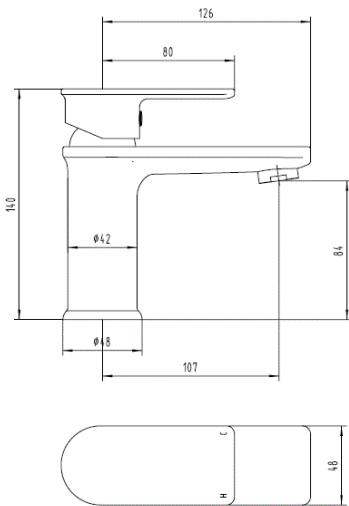

Zonos

Zonos Mono Basin Mixer

Product Code: ZON113

Finish: Chrome

Features

Construction:	Brass
Valve/Cartridge type:	N/A
Supply:	Suitable for all plumbing systems
Working Pressures:	0.3 - 5.0 bar
Inlet connections:	1/2" BSP
Flexi or Copper:	Flexi Tails

- Ceramic Cartridge for smooth operation
- Comes Complete with Press Top Waste
- Products which are easy to use by all the family
- In full colour packaging

*Please refer to website for full warranty details.

Flow (Bar - l/min, open outlet)

Spout

Flow 0.1	Flow 0.3	Flow 0.5	Flow 1.0	Flow 2.0	Flow 3.0	Flow 4.0	Flow 5.0
3.2	5.3	6.5	9	12.4	15.1	17.4	19.5

1906073

12 YEAR GUARANTEE
ON ALL DEVA CHROME TAPS
*TERMS APPLY