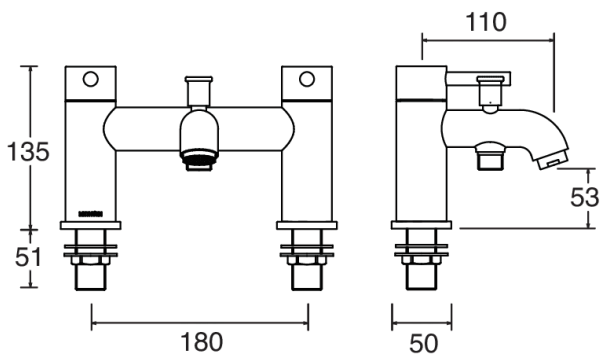

## MOTU BATH SHOWER MIXER BRUSHED BRASS

**CONSTRUCTION:** Brass

**CARTRIDGE/VALVE TYPE:** Ceramic Disc

**SUPPLY:** Suitable For All Plumbing Systems

**INLET CONNECTIONS:** 3/4" BSP

**WORKING PRESSURES:** 0.1 - 5.0 bar

**OPERATION:** Separate Flow And Temperature Controls

- On Trend Brushed Brass Finish For A Designer Look
- Contemporary Single Lever Design
- Complete With Kiri Satinjet Handset Regulated To 8 L/Minute & Wall Bracket
- Water Efficient Without Compromising Showering Performance
- Ceramic Disc Handles Ensure A Smooth Operation
- Products Which Are Easy To Use By All The Family