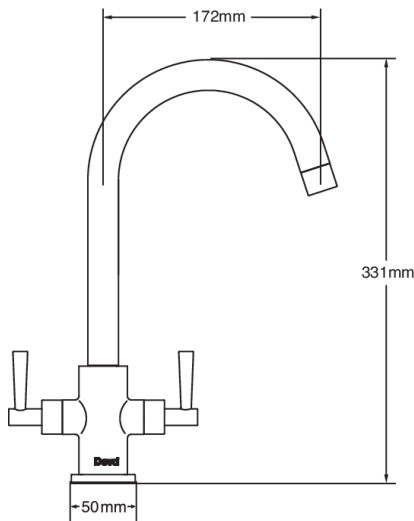

Kitchen Mixer

Nelson Sink Mixer Matte Black

Product Code: NEL104BK

Finish: Matte Black

Features

- Construction:** Brass
- Valve/Cartridge type:** Ceramic Disc
- Supply:** Suitable For All Plumbing Systems
- Working Pressures:** 0.1 - 5.0 bar
- Inlet connections:** 1/2" BSP
- Flexi or Copper:** Flexi Tails

- Ceramic Cartridge For Smooth Operation
- Separate Flow And Temperature Controls
- Swivel Spout

*Please refer to website for full warranty details.

Flow (Bar - l/min, open outlet)

Spout

Flow 0.1	Flow 0.3	Flow 0.5	Flow 1.0	Flow 2.0	Flow 3.0	Flow 4.0	Flow 5.0
2.9	4.8	6.6	9.7	13.9	17.1	19.8	22.1