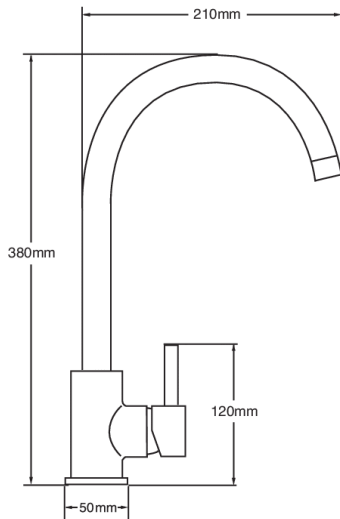

Kitchen Mixer

Indi Sink Mixer - Matte Black

Product Code: IND104BK

Finish: Matte Black

Features

- Construction:** Brass
- Valve/Cartridge type:** Ceramic Cartridge
- Supply:** Suitable For All Plumbing Systems
- Working Pressures:** 0.2 - 5.0 bar
- Inlet connections:** 1/2" BSP
- Flexi or Copper:** Flexi Tails - M10

- Ceramic Cartridge For Smooth Operation
- Tilt And Turn Temperature And Flow Control
- Swivel Spout
- In Full Colour Packaging

*Please refer to website for full warranty details.

Flow (Bar - l/min, open outlet)

Spout

Flow 0.1	Flow 0.3	Flow 0.5	Flow 1.0	Flow 2.0	Flow 3.0	Flow 4.0	Flow 5.0
2.7	4.2	5.6	8.2	11.7	14.4	16.7	18.6

1912730

1912321