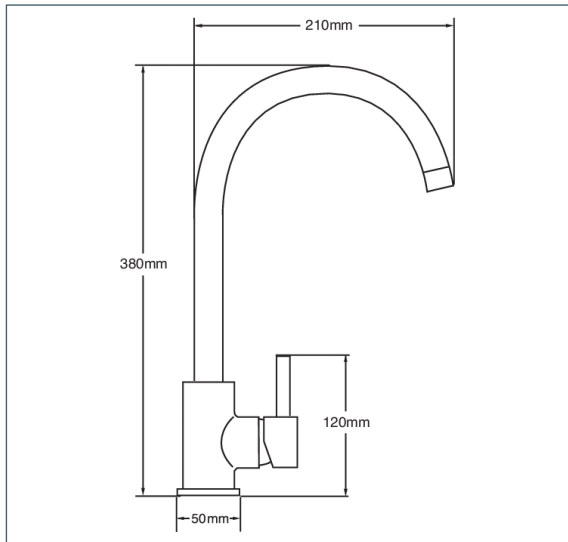

## Features

- Construction:** Brass
- Valve/Cartridge type:** Ceramic Cartridge
- Supply:** Suitable For All Plumbing Systems
- Working Pressures:** 0.2 - 5.0 bar
- Inlet connections:** 1/2" BSP
- Flexi or Copper:** Flexi Tails - M10

## Flow (Bar - l/min, open outlet)

Spout

Flow 0.1	Flow 0.3	Flow 0.5	Flow 1.0	Flow 2.0	Flow 3.0	Flow 4.0	Flow 5.0
2.7	4.2	5.6	8.2	11.7	14.4	16.7	18.6

1912730

1912321