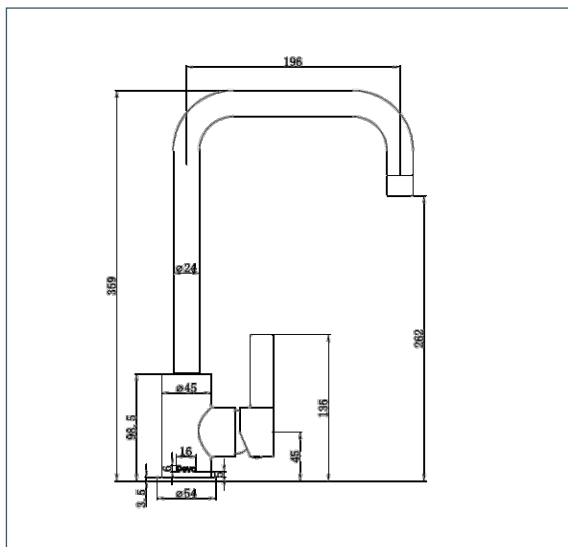

Flow (Bar - l/min, open outlet)

Spout

Flow 0.1	Flow 0.3	Flow 0.5	Flow 1.0	Flow 2.0	Flow 3.0	Flow 4.0	Flow 5.0
1.5	2.4	3.2	4.7	6.5	6.6	5.9	6.2

2207725

2207317