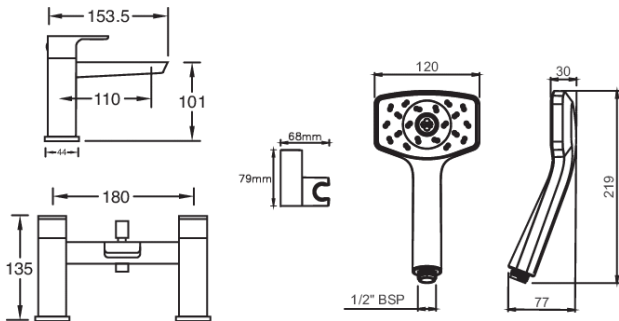

## WAI BATH SHOWER MIXER MATTE BLACK

**CONSTRUCTION:** Brass

**CARTRIDGE/VALVE TYPE:** Ceramic Disc

**SUPPLY:** Suitable For All Plumbing Systems

**INLET CONNECTIONS:** 3/4" BSP

**WORKING PRESSURES:** 0.1 - 5.0 bar

**OPERATION:** Separate Flow And Temperature Controls

- On Trend Matte Black Finish For A Designer Look
- Complete With Waipori Satinjet Handset Regulated To 8 L/Minute & Wall Bracket
- Water Efficient Without Compromising Showering Performance
- Contemporary Square Design
- Ceramic Disc Handles Ensure A Smooth Operation

#### Open Outlet Flow (Bar - l/min)

BAR	0.3	0.5	1.0	2.0	3.0	4.0	5.0
<b>SPOUT FLOW</b>	10.8	14.6	21.2	30.5	37.4	43.3	48.4
<b>HANDSET FLOW</b>	4.3	5.6	7.8	7.9	8.3	8.5	8.4