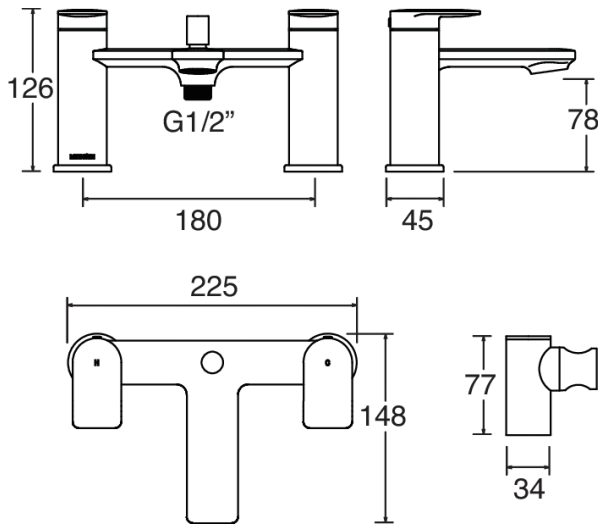

TASMAN BATH SHOWER MIXER CHROME

CONSTRUCTION: Brass

CARTRIDGE/VALVE TYPE: Ceramic Disc

SUPPLY: Suitable For All Plumbing Systems

INLET CONNECTIONS: 3/4" BSP

WORKING PRESSURES: 0.1 - 5.0 bar

OPERATION: Separate Flow And Temperature Controls

- Sleek And Ergonomic Contemporary Design
- Includes Aurajet™ Aio Handset, Fitted With 6 L/Min Flow Regulator
- Water Efficient Without Compromising Showering Performance
- Ceramic Disc Handles Ensure A Smooth Operation
- Products Which Are Easy To Use By All The Family

TMBSMCP

Open Outlet Flow (Bar - l/min)

BAR	0.3	0.5	1.0	2.0	3.0	4.0	5.0
SPOUT FLOW	12.2	16	22.7	32.5	39.8	46.3	52
HANDSET FLOW	0	3.75	5	5	5.3	5.5	5.4

Chrome

2207366

2207711

Please Note: Flow rate will be dictated by installation configurations.
Please ensure to check the appropriate flow restrictor information if applicable.
*Please refer to website for full warranty details.