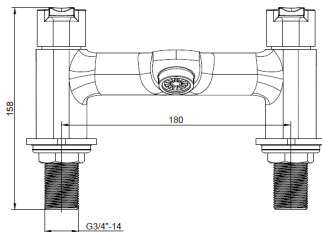

# Henley

Henley Bath Filler

Product Code: HEN108

Finish: Chrome

## Features

- Construction:** Brass
- Valve/Cartridge type:** ¼ Turn Ceramic Disc
- Supply:** Suitable For All Plumbing Systems
- Working Pressures:** 0.1 - 5.0 bar
- Inlet connections:** ¾" BSP
- Flexi or Copper:** N/A

- Suitable For A 2 Tap Hole Bath
- Deck Mounted
- Suitable For All Water Pressures
- ¼ Turn ¾" Male Quarter Turn Ceramic Disc Valves

\*Please refer to website for full warranty details.