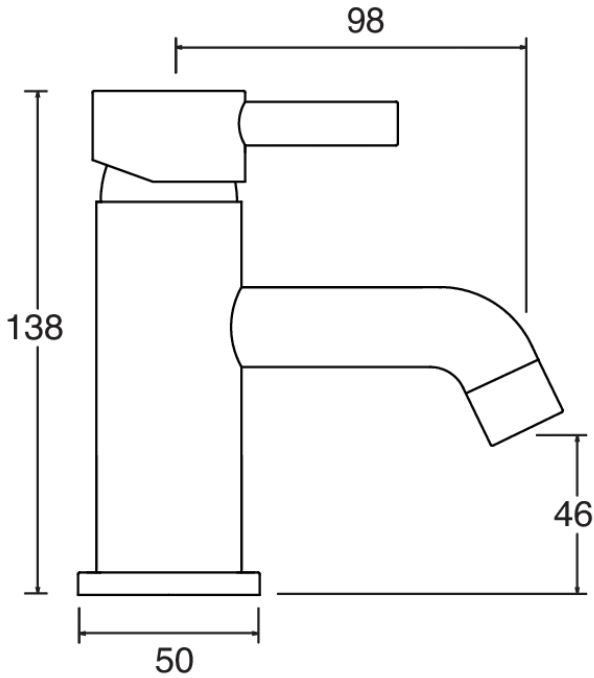

MOTU MINI BASIN MATTE BLACK

CONSTRUCTION: Brass
CARTRIDGE/VALVE TYPE: Ceramic Cartridge
SUPPLY: Suitable For All Plumbing Systems
INLET CONNECTIONS: 1/2" BSP
WORKING PRESSURES: 0.3 - 5.0 bar
OPERATION: Tilt And Turn Temperature And Flow Control

- On Trend Matte Black Finish For A Designer Look
- Contemporary Single Lever Design
- Ceramic Cartridge For Smooth Operation
- Fitted With A 4 L/Min Flow Regulator
- Slim Stream Aerator With Directional Swivel
- Products Which Are Easy To Use By All The Family
- Includes Press Top Waste

MTBMBK

Matte Black

Open Outlet Flow (Bar - l/min)

BAR	0.3	0.5	1.0	2.0	3.0	4.0	5.0
SPOUT FLOW	1.3	1.7	2.4	3.2	3.6	3.5	3.6

2110316

2110705

Please Note: Flow rate will be dictated by installation configurations.
Please ensure to check the appropriate flow restrictor information if applicable.
*Please refer to website for full warranty details.

FREEPHONE: 0800 195 1602 | FAX ORDERS: 08444 068 690 | EMAIL: SALES@UK.METHVEN.COM

methven.com