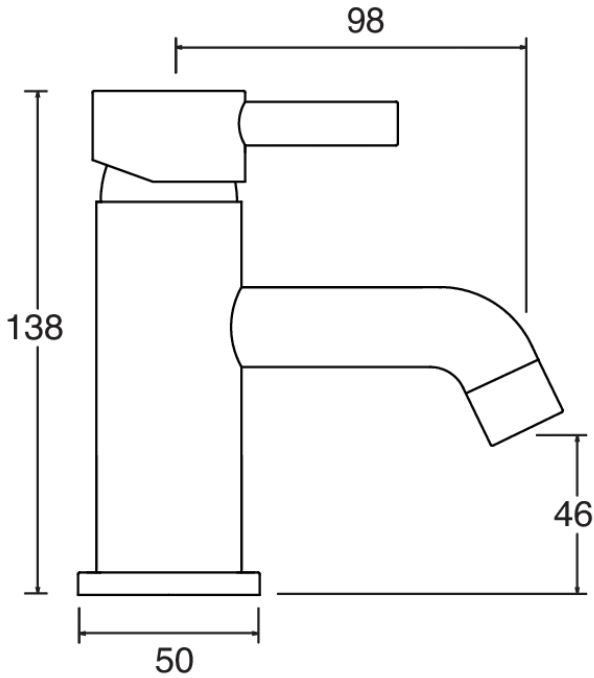

MOTU MINI BASIN MIXER CHROME

- Chrome
- Matte Black
- PVD Brushed Brass
- PVD Gunmetal
- PVD Brushed Nickel

CONSTRUCTION: Brass
CARTRIDGE/VALVE TYPE: Ceramic Cartridge
SUPPLY: Suitable For All Plumbing Systems
INLET CONNECTIONS: 1/2" BSP
WORKING PRESSURES: 0.3 - 5.0 bar
OPERATION: Tilt And Turn Temperature And Flow Control

- Contemporary Single Lever Design
- Ceramic Cartridge For Smooth Operation
- Fitted With A 4 L/Min Flow Regulator
- Slim Stream Aerator With Directional Swivel
- Products Which Are Easy To Use By All The Family
- Includes Press Top Waste

MTBMCP

Open Outlet Flow (Bar - l/min)

BAR	0.3	0.5	1.0	2.0	3.0	4.0	5.0
SPOUT FLOW	1.3	1.7	2.4	3.2	3.6	3.5	3.6

Chrome

2110705

2110316

Please Note: Flow rate will be dictated by installation configurations.
Please ensure to check the appropriate flow restrictor information if applicable.
*Please refer to website for full warranty details.

FREEPHONE: 0800 195 1602 | FAX ORDERS: 08444 068 690 | EMAIL: SALES@UK.METHVEN.COM

methven.com