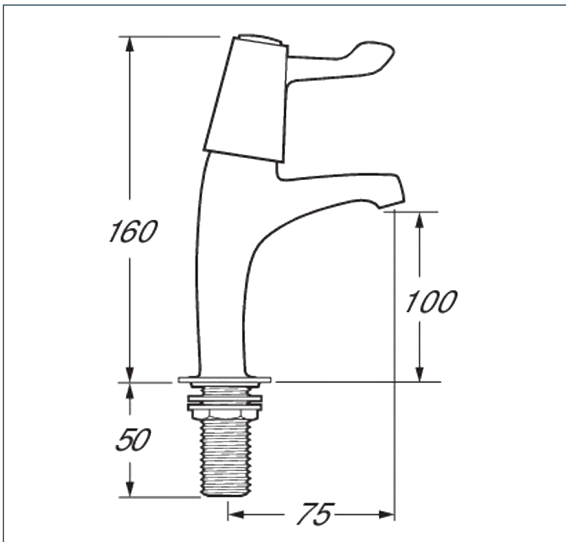

# Deva Lever Range

**Lever action sink taps with 6 levers\*\***

Product Code: DLV103

Finish: Chrome

## Features

- Construction: Brass
- Valve/Cartridge type: Ceramic Disc
- Supply: Suitable for all plumbing systems
- Working Pressures: 0.1 - 5.0 bar
- Inlet connections: 1/2" BSP
- Flexi or Copper: Plastic Backnuts

## Flow (Bar - l/min, open outlet)

Spout

Flow 0.1	Flow 0.3	Flow 0.5	Flow 1.0	Flow 2.0	Flow 3.0	Flow 4.0	Flow 5.0
5.5	10	13	16	20	25	30	34

2003751

2006806

**12 YEAR GUARANTEE**  
ON ALL DEVA CHROME TAPS  
\*TERMS APPLY