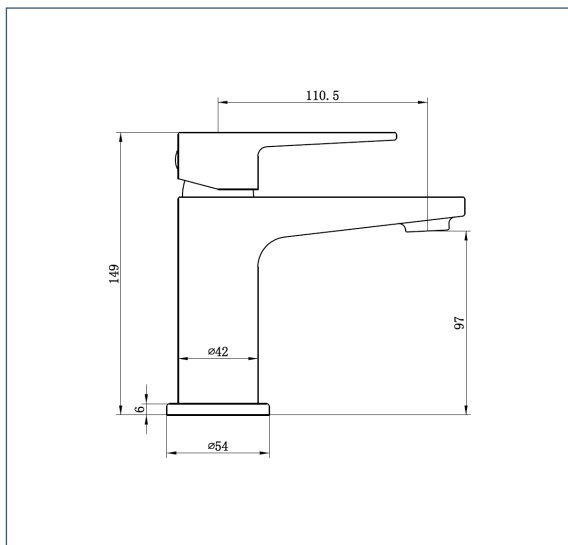

Moselle

Moselle Basin Mixer With Waste

Product Code: MOS113

Finish: Chrome

Features

- Construction:** Brass
- Valve/Cartridge type:** 35mm Ceramic Cartridge
- Supply:** Suitable For Low Pressure Systems
- Working Pressures:** 0.1 - 5.0 bar
- Inlet connections:** 1/2" BSP
- Flexi or Copper:** Flexi Tails - M10 - 450mm

- Chrome Finish Brass Basin Mixer & Press Top Waste
- Suitable For A Single Hole Basin
- Single Lever Operation
- Suitable For All Water Pressures
- Long Life 35mm Ceramic Cartridge
- Complete With M10*1*450mm Stainless Steel Flexible Hoses
- Tap Height: 149mm
- Tap Height: 149mm

*Please refer to website for full warranty details.

Flow (Bar - l/min, open outlet)

Spout

Flow 0.1	Flow 0.3	Flow 0.5	Flow 1.0	Flow 2.0	Flow 3.0	Flow 4.0	Flow 5.0
2.1	3.3	4.5	6.6	9.5	11.8	13.7	15.4

2205743