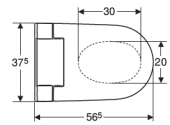

146.350.01.1 - AquaClean Alba

Application purposes

- For convenient toilet use
- For gently cleaning the anal area with water

Characteristics

- Water heating by storage water heater
- Anal shower with WhirlSpray shower technology
- Spray intensity can be set to five different levels
- Shower water temperature can be adjusted via Geberit Home App
- Spray arm can be set to five different positions via Geberit Home App
- Adjustable oscillating spray (automatic forward and reverse motion of the spray arm)
- Automatic pre- and postrinsing of the spray nozzle with fresh water
- Descaling programme
- Rimless WC ceramic appliance featuring TurboFlush flush technology
- Washdown WC
- User detection
- WC seat ring and WC lid with soft-closing mechanism
- WC lid with SoftOpening
- Functions can be controlled remotely
- Compatible with Geberit Home App
- Water supply connection on the left, hidden behind the WC ceramic
- Mains connection with flexible three-core sheathed cable, on the right side, hidden behind the WC ceramic
- External water supply connection on the left possible with accessories
- External mains connection with power outlet on the right possible
- Approval in accordance with (DIN) EN 1717 / (DIN) EN 13077

Technical data

Protection degree	IPX4
Nominal voltage	230 V AC
Mains frequency	50 Hz
Power consumption standby max.	0.5 W
Flow pressure	0.5–10 bar
Operating temperature	5–40 °C
Water temperature, adjustment range	34–40 °C
Calculated flow rate	0.02 l/s
Minimum flow pressure for calculated flow rate	0.5 bar
Spray time	20 s
Load WC seat max.	150 kg

Scope of delivery

- Water supply connection set for Sigma and Omega concealed cisterns 12 cm, installation height 112 cm
- Female socket for mains connection
- Sound insulation set
- Remote control with wall-mounted case and battery CR2032
- Fastening material

To order additionally

- Geberit straight connector with sleeve and cover caps

- Replacement for art. no. 146.090.11.1.