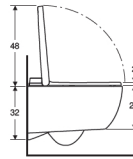

146.350.01.1 - AquaClean Alba

Application purposes

- For convenient toilet use
- For gently cleaning the anal area with water

Characteristics

- Water heating by storage water heater
- Anal shower with WhirlSpray shower technology
- Spray intensity can be set to five different levels
- Shower water temperature can be adjusted via Geberit Home App
- Spray arm can be set to five different positions via Geberit Home App
- Adjustable oscillating spray (automatic forward and reverse motion of the spray arm)
- Automatic pre- and postrinsing of the spray nozzle with fresh water
- Descaling programme
- Rimless WC ceramic appliance featuring TurboFlush flush technology
- Washdown WC
- User detection
- WC seat ring and WC lid with soft-closing mechanism
- WC lid with SoftOpening
- Functions can be controlled remotely
- Compatible with Geberit Home App
- Water supply connection on the left, hidden behind the WC ceramic
- Mains connection with flexible three-core sheathed cable, on the right side, hidden behind the WC ceramic
- External water supply connection on the left possible with accessories
- External mains connection with power outlet on the right possible
- Approval in accordance with (DIN) EN 1717 / (DIN) EN 13077

Technical data

Protection degree	IPX4
Nominal voltage	230 V AC
Mains frequency	50 Hz
Power consumption standby max.	0.5 W
Flow pressure	0.5–10 bar
Operating temperature	5–40 °C
Water temperature, adjustment range	34–40 °C
Calculated flow rate	0.02 l/s
Minimum flow pressure for calculated flow rate	0.5 bar
Spray time	20 s
Load WC seat max.	150 kg

Scope of delivery

- Water supply connection set for Sigma and Omega concealed cisterns 12 cm, installation height 112 cm
- Female socket for mains connection
- Sound insulation set
- Remote control with wall-mounted case and battery CR2032
- Fastening material

To order additionally

- Geberit straight connector with sleeve and cover caps

- Replacement for art. no. 146.090.11.1.