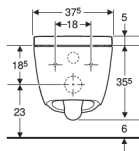

146.350.01.1 - AquaClean Alba

Application purposes

- For convenient toilet use
- For gently cleaning the anal area with water

Characteristics

- Water heating by storage water heater
- Anal shower with WhirlSpray shower technology
- Spray intensity can be set to five different levels
- Shower water temperature can be adjusted via Geberit Home App
- Spray arm can be set to five different positions via Geberit Home App
- Adjustable oscillating spray (automatic forward and reverse motion of the spray arm)
- Automatic pre- and postrinsing of the spray nozzle with fresh water
- Descaling programme
- Rimless WC ceramic appliance featuring TurboFlush flush technology
- Washdown WC
- User detection
- WC seat ring and WC lid with soft-closing mechanism
- WC lid with SoftOpening
- Functions can be controlled remotely
- Compatible with Geberit Home App
- Water supply connection on the left, hidden behind the WC ceramic
- Mains connection with flexible three-core sheathed cable, on the right side, hidden behind the WC ceramic
- External water supply connection on the left possible with accessories
- External mains connection with power outlet on the right possible
- Approval in accordance with (DIN) EN 1717 / (DIN) EN 13077

Technical data

Protection degree	IPX4
Nominal voltage	230 V AC
Mains frequency	50 Hz
Power consumption standby max.	0.5 W
Flow pressure	0.5–10 bar
Operating temperature	5–40 °C
Water temperature, adjustment range	34–40 °C
Calculated flow rate	0.02 l/s
Minimum flow pressure for calculated flow rate	0.5 bar
Spray time	20 s
Load WC seat max.	150 kg

Scope of delivery

- Water supply connection set for Sigma and Omega concealed cisterns 12 cm, installation height 112 cm
- Female socket for mains connection
- Sound insulation set
- Remote control with wall-mounted case and battery CR2032
- Fastening material

To order additionally

- Geberit straight connector with sleeve and cover caps

- Replacement for art. no. 146.090.11.1.